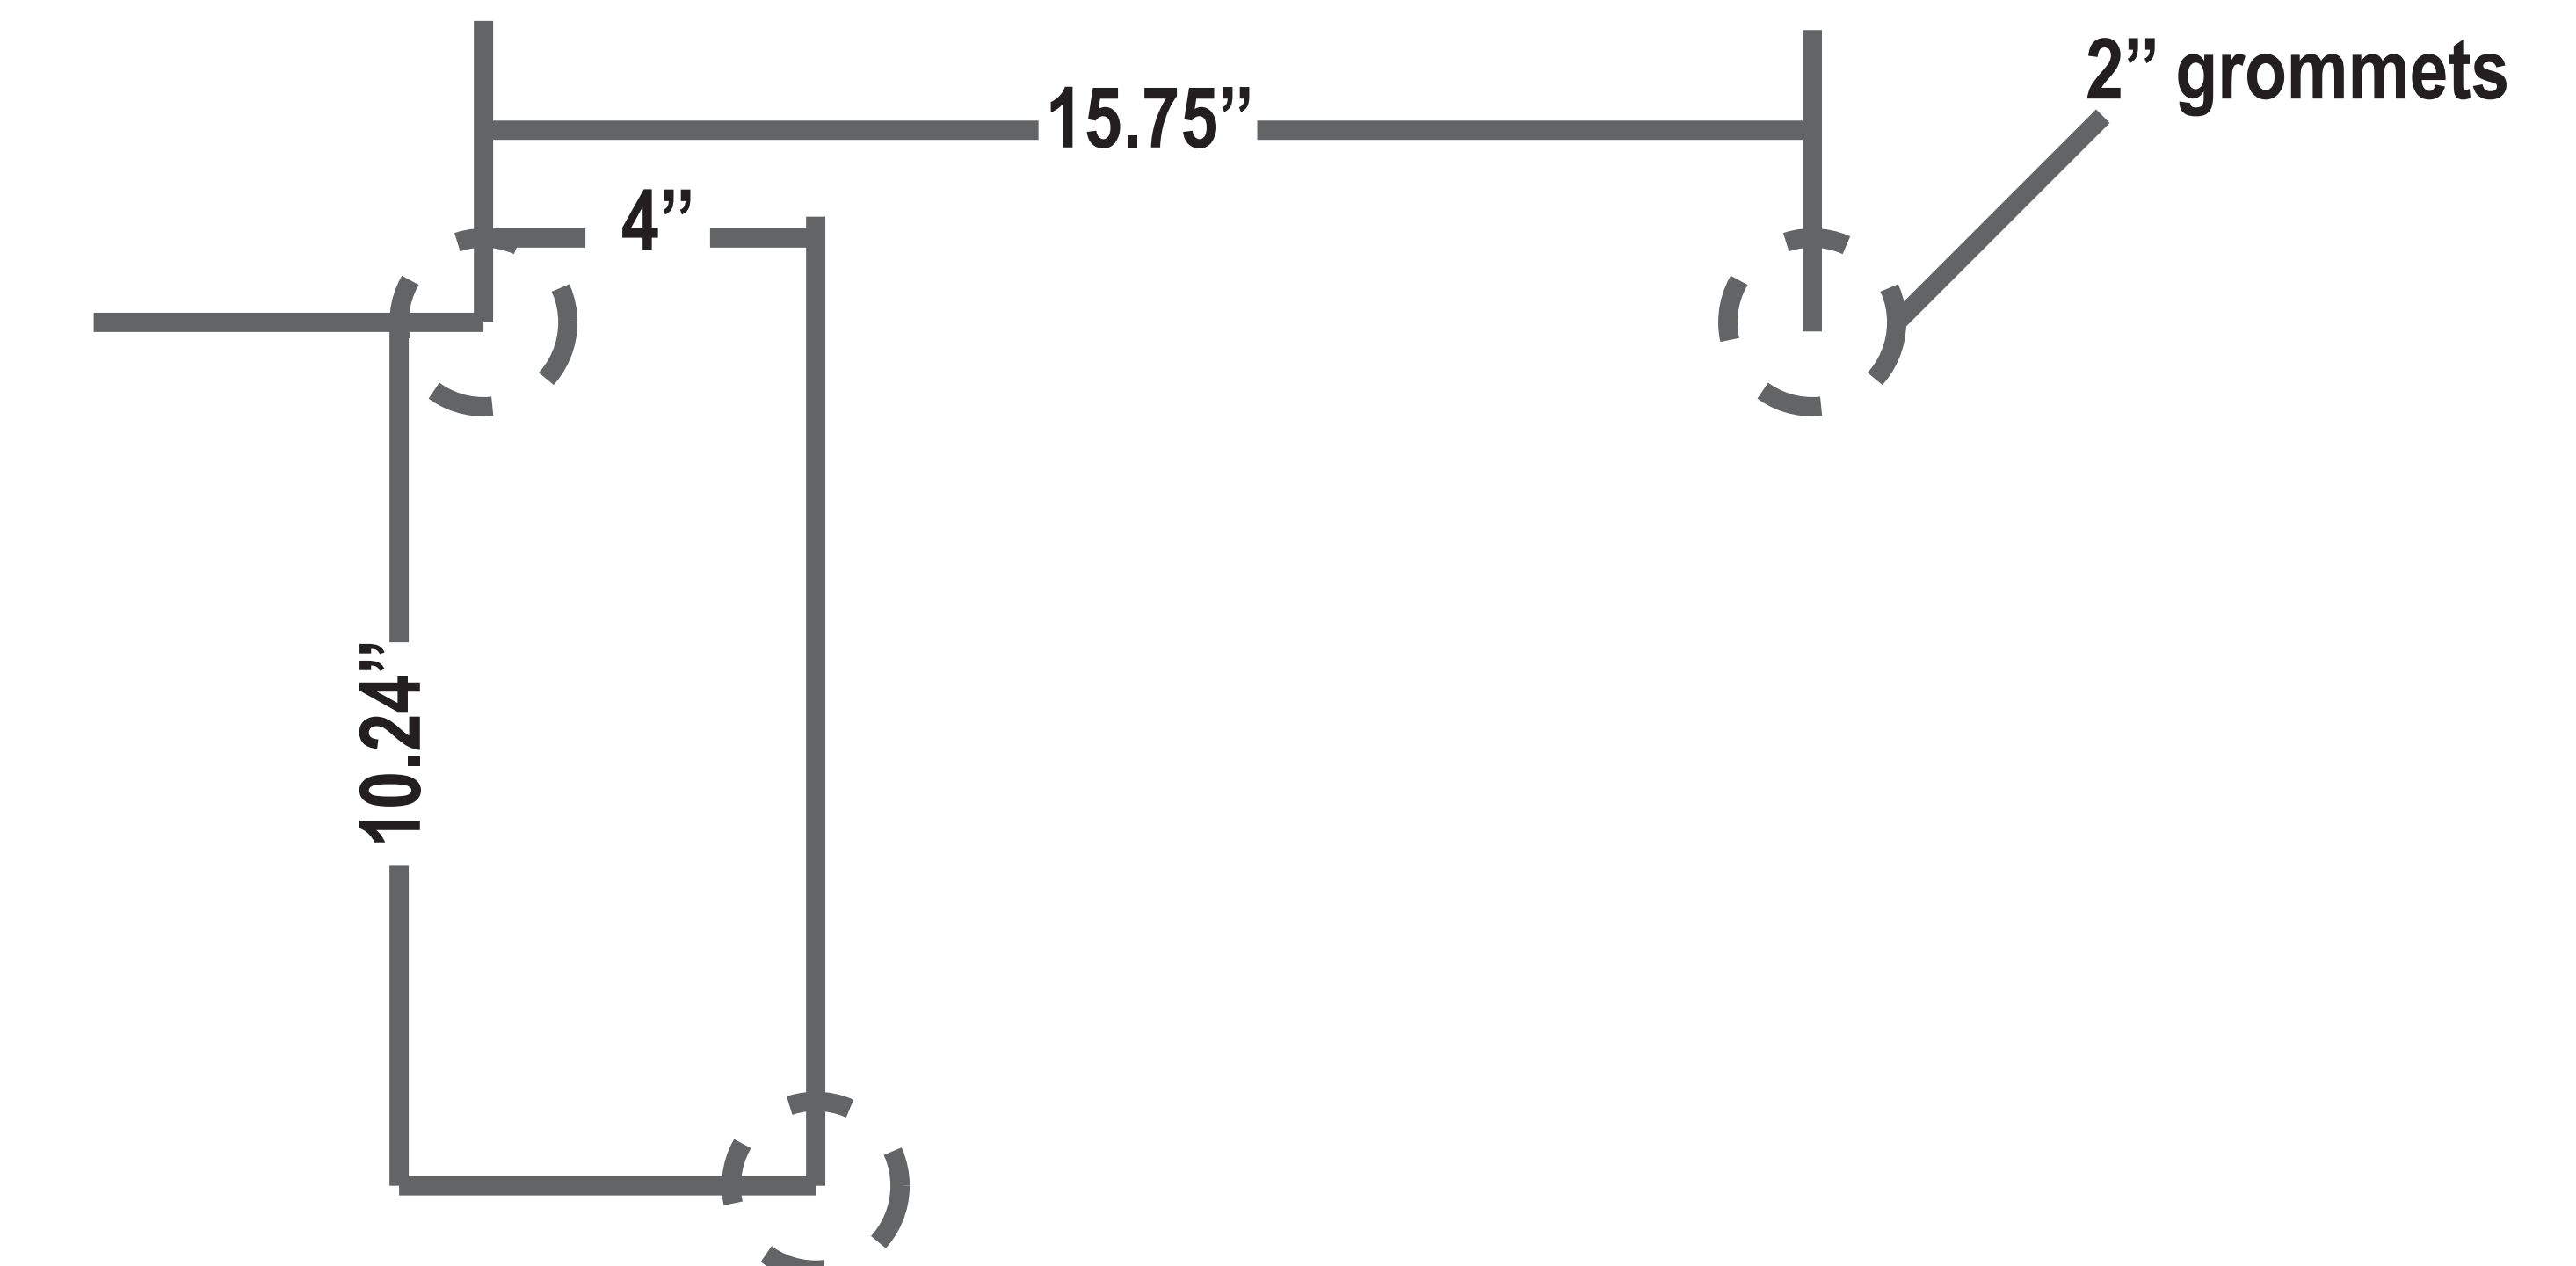

WLM - 2000K

Tension Fabric Wall Display

Graphic Size

1448mm w x 2447mm h (57" w x 96.3" h)

Keep text and important images
inside of green line.

Graphic Size with Bleed

1548mm w x 2507mm h (61" w x 98.7" h)

*When using 22L & 22R please allow for 3.5" of graphic overlap
when connecting multiple panels.

Top view

- CMYK color
- Resolutions must be 72-125 ppi
- All fonts must be created to outlines
- Embed all images in final document
- Save final document as PDF for print

50% SCALE

Invisible TV Mount

WLM - 2000E

Tension Fabric Wall Display

Graphic Size

1448mm w x 2260mm h (57" w x 88.9" h)

Keep text and important images
inside of green line.

Graphic Size with Bleed

1548mm w x 2320mm h (61" w x 91.3" h)

TV Mount

Keep text and important images
Outside of purple or blue line.

*When using 22L & 22R please allow for 3.5" of graphic overlap
when connecting multiple panels.

32" TV Area

34.6" w x 23.6" h

40" TV Area

43.3" w x 27.6" h

Top view

- CMYK color
- Resolutions must be 72-125 ppi
- All fonts must be created to outlines
- Embed all images in final document
- Save final document as PDF for print