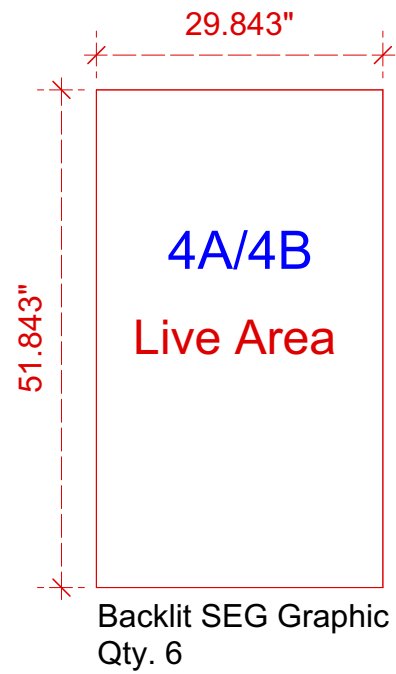

1 Mnt. Rose Herbs 20x30
Scale: 1:40

Conference Room Graphic Dims
Scale 1:20
Add 1.5" Bleed to All Graphics

Kiosk - Qty. 3
Graphic Dims
Scale 1:20
Add 1.5" Bleed to All Graphics

Display Case - Qty. 1
Graphic Dims
Scale 1:20
Add 1.5" Bleed to All Graphics

Counter - Qty. 4

Graphic Dims

Scale 1:10

Add 1.5" Bleed to All Graphics

Backlit SEG Graphic
Qty. 4