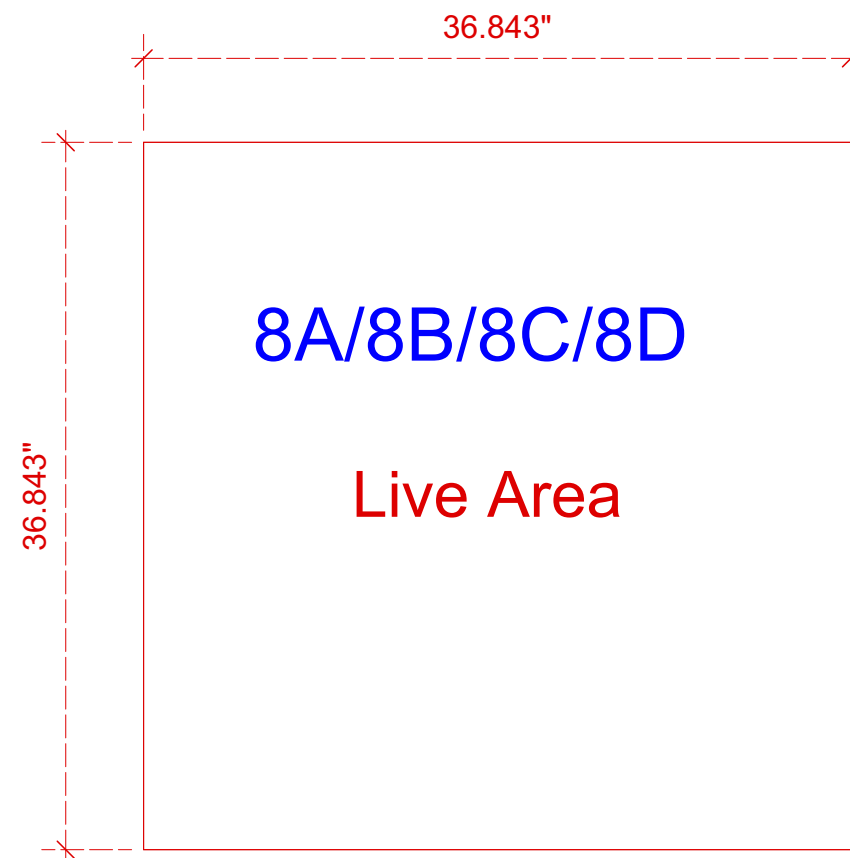

1 Mnt. Rose Herbs 20x30
Scale: 1:40

Conference Room Graphic Dims
Scale 1:20
Add 1.5" Bleed to All Graphics

Kiosk - Qty. 3
Graphic Dims
Scale 1:20
Add 1.5" Bleed to All Graphics

Display Case - Qty. 1
Graphic Dims
Scale 1:20
Add 1.5" Bleed to All Graphics

Counter - Qty. 4

Graphic Dims

Scale 1:10

Add 1.5" Bleed to All Graphics

Backlit SEG Graphic
Qty. 4