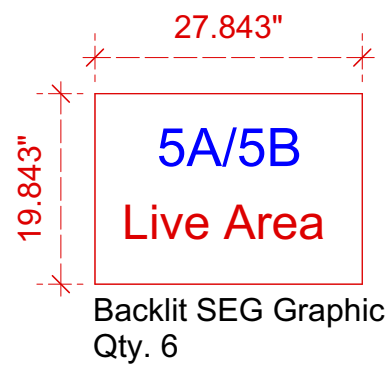

1 Mnt. Rose Herbs 20x30
Scale: 1:40

Conference Room Graphic Dims
Scale 1:20
Add 1.5" Bleed to All Graphics

Kiosk - Qty. 3
Graphic Dims
Scale 1:20
Add 1.5" Bleed to All Graphics

Display Case - Qty. 1
Graphic Dims
Scale 1:20
Add 1.5" Bleed to All Graphics

Counter - Qty. 4

Graphic Dims

Scale 1:10

Add 1.5" Bleed to All Graphics

Backlit SEG Graphic
Qty. 4