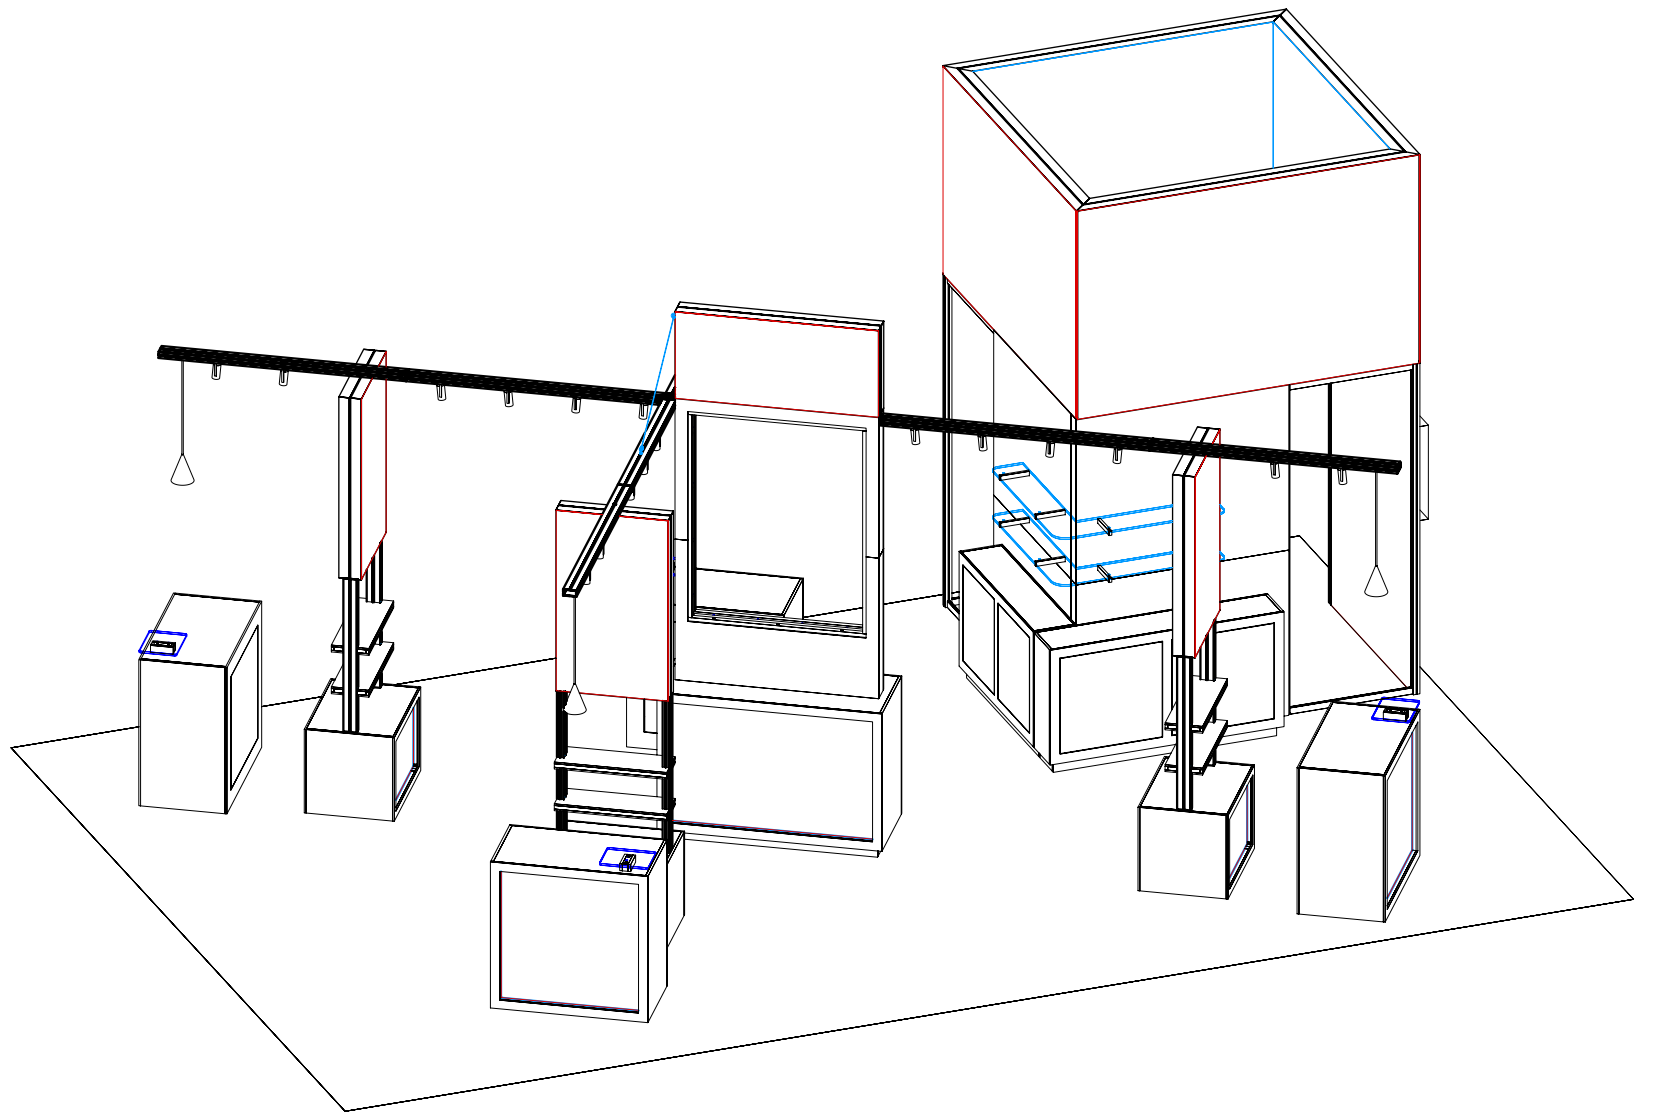

1 Mnt. Rose Herbs 20x30
Scale: 1:40

Conference Room Graphic Dims
Scale 1:20
Add 1.5" Bleed to All Graphics

Kiosk - Qty. 3
Graphic Dims
Scale 1:20
Add 1.5" Bleed to All Graphics

Display Case - Qty. 1
Graphic Dims
Scale 1:20
Add 1.5" Bleed to All Graphics

Counter - Qty. 4

Graphic Dims

Scale 1:10

Add 1.5" Bleed to All Graphics

Backlit SEG Graphic
Qty. 4