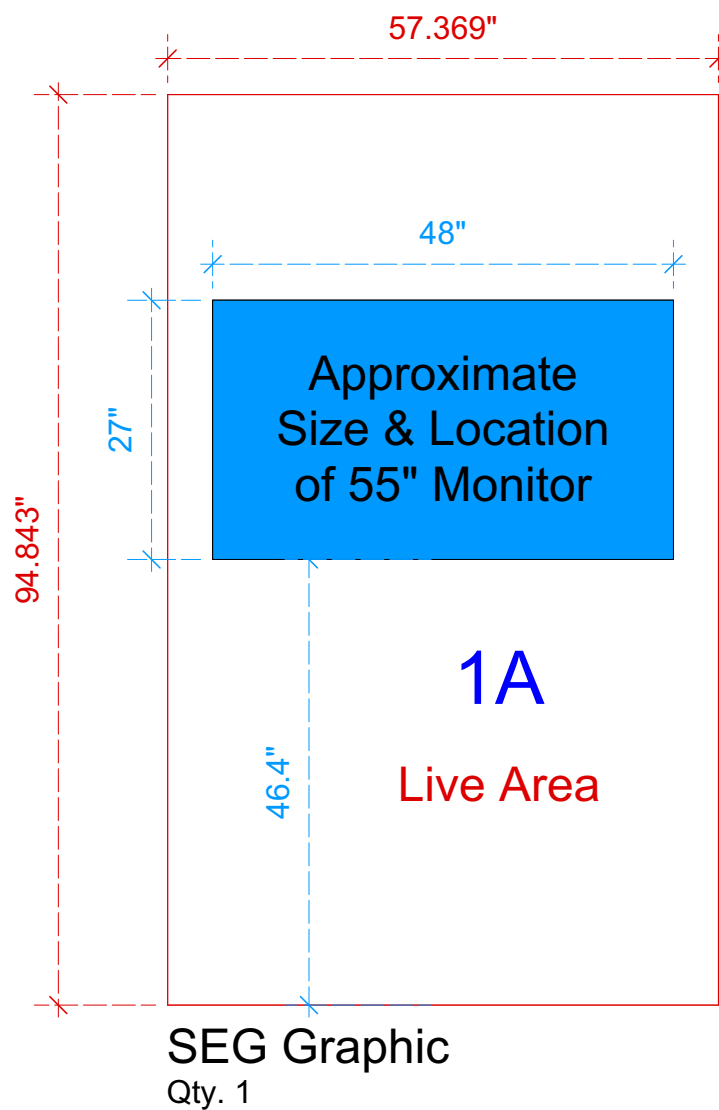

1 Mnt. Rose Herbs 20x30
Scale: 1:40

Conference Room Graphic Dims
Scale 1:20
Add 1.5" Bleed to All Graphics

Kiosk - Qty. 3
Graphic Dims
Scale 1:20
Add 1.5" Bleed to All Graphics

Display Case - Qty. 1
Graphic Dims
Scale 1:20
Add 1.5" Bleed to All Graphics

Counter - Qty. 4

Graphic Dims

Scale 1:10

Add 1.5" Bleed to All Graphics

Backlit SEG Graphic
Qty. 4