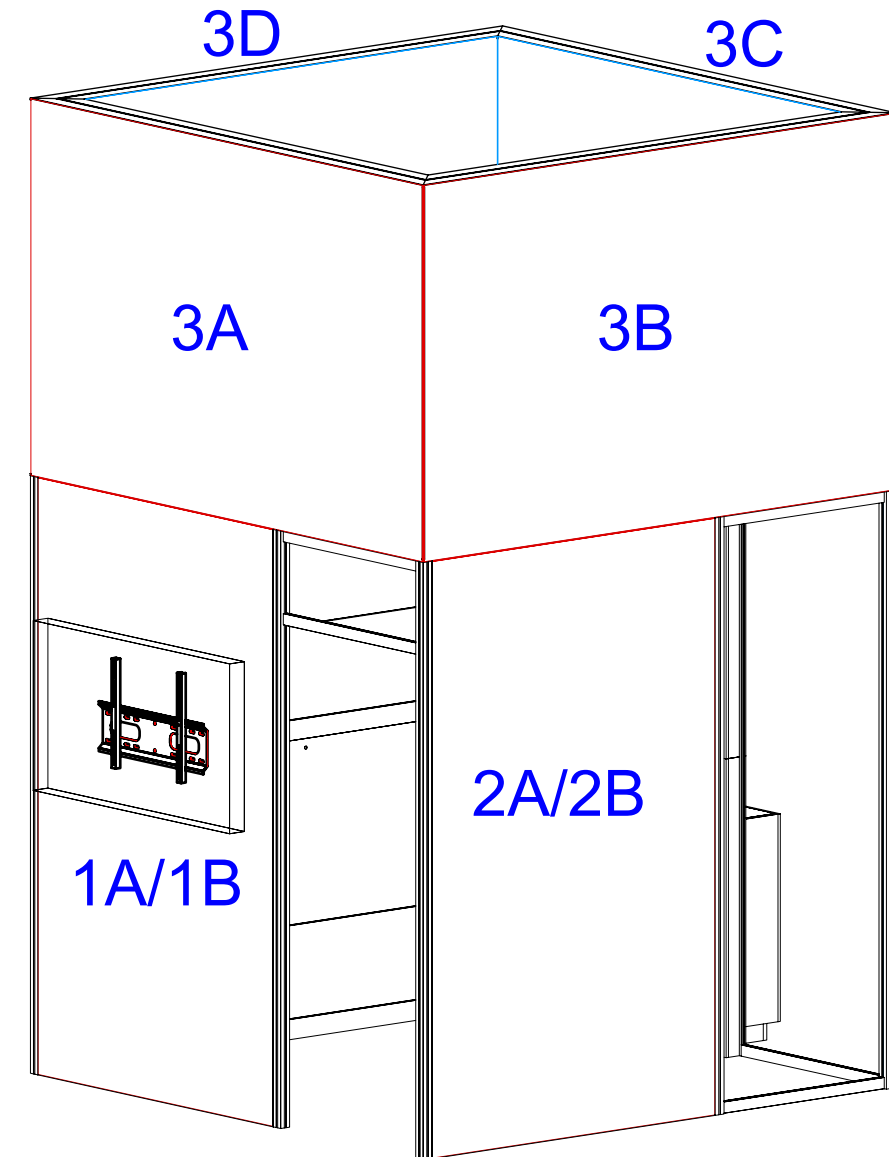

1 Mnt. Rose Herbs 20x30
Scale: 1:40

Conference Room Graphic Dims
Scale 1:20
Add 1.5" Bleed to All Graphics

Kiosk - Qty. 3
Graphic Dims
Scale 1:20
Add 1.5" Bleed to All Graphics

Display Case - Qty. 1
Graphic Dims
Scale 1:20
Add 1.5" Bleed to All Graphics

Counter - Qty. 4

Graphic Dims

Scale 1:10

Add 1.5" Bleed to All Graphics

Backlit SEG Graphic
Qty. 4