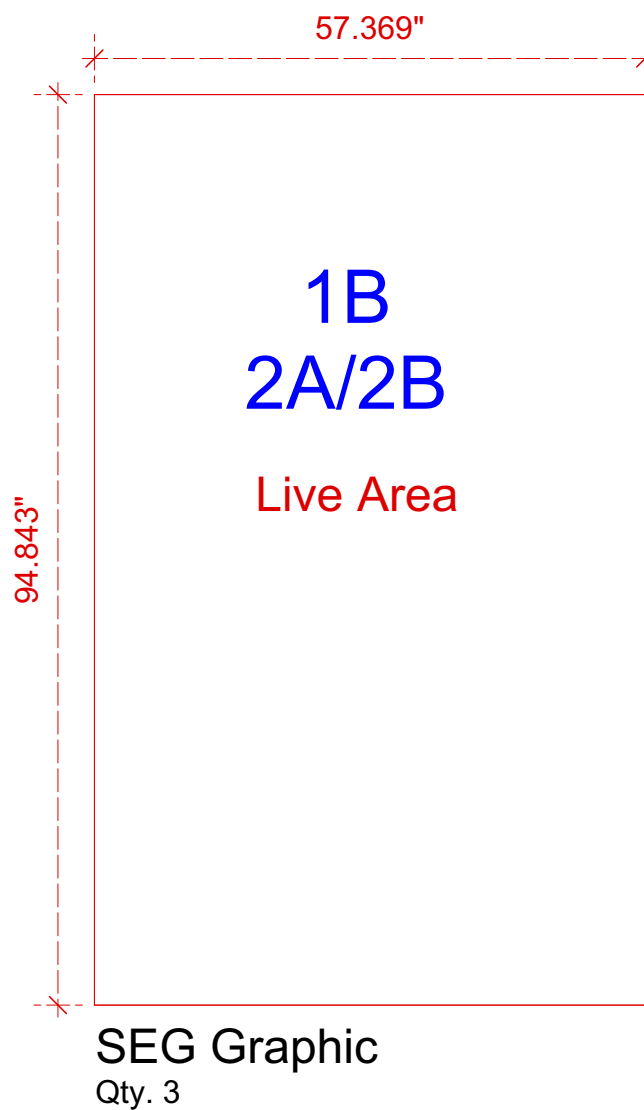

1 Mnt. Rose Herbs 20x30
Scale: 1:40

Conference Room Graphic Dims
Scale 1:20
Add 1.5" Bleed to All Graphics

Kiosk - Qty. 3
Graphic Dims
Scale 1:20
Add 1.5" Bleed to All Graphics

Display Case - Qty. 1
Graphic Dims
Scale 1:20
Add 1.5" Bleed to All Graphics

Counter - Qty. 4

Graphic Dims

Scale 1:10

Add 1.5" Bleed to All Graphics

Backlit SEG Graphic
Qty. 4