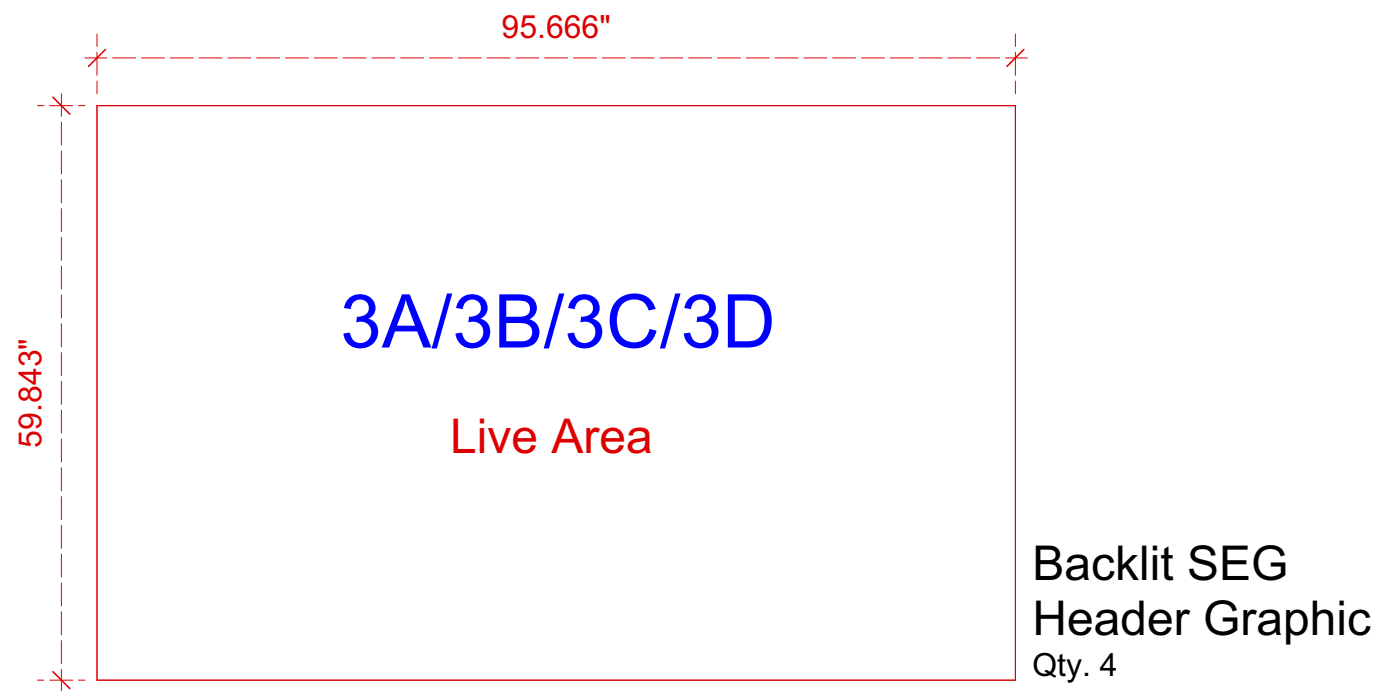

1 Mnt. Rose Herbs 20x30
Scale: 1:40

Conference Room Graphic Dims
Scale 1:20
Add 1.5" Bleed to All Graphics

Kiosk - Qty. 3
Graphic Dims
Scale 1:20
Add 1.5" Bleed to All Graphics

Display Case - Qty. 1
Graphic Dims
Scale 1:20
Add 1.5" Bleed to All Graphics

Counter - Qty. 4

Graphic Dims

Scale 1:10

Add 1.5" Bleed to All Graphics

Backlit SEG Graphic
Qty. 4