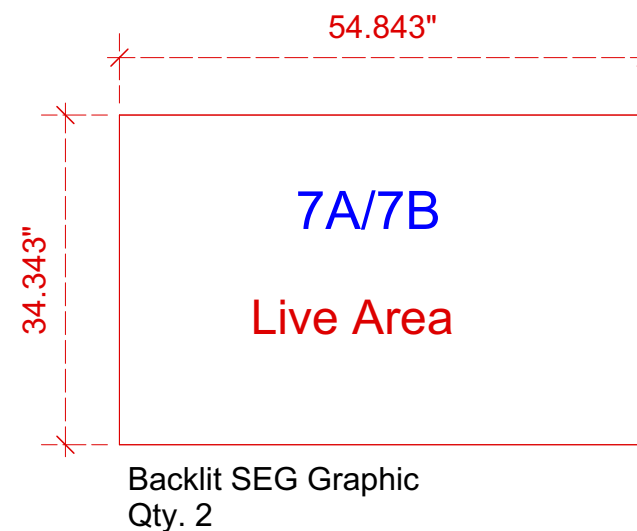

1 Mnt. Rose Herbs 20x30
Scale: 1:40

Conference Room Graphic Dims
Scale 1:20
Add 1.5" Bleed to All Graphics

Kiosk - Qty. 3
Graphic Dims
Scale 1:20
Add 1.5" Bleed to All Graphics

Display Case - Qty. 1
Graphic Dims
Scale 1:20
Add 1.5" Bleed to All Graphics

Counter - Qty. 4

Graphic Dims

Scale 1:10

Add 1.5" Bleed to All Graphics

Backlit SEG Graphic
Qty. 4