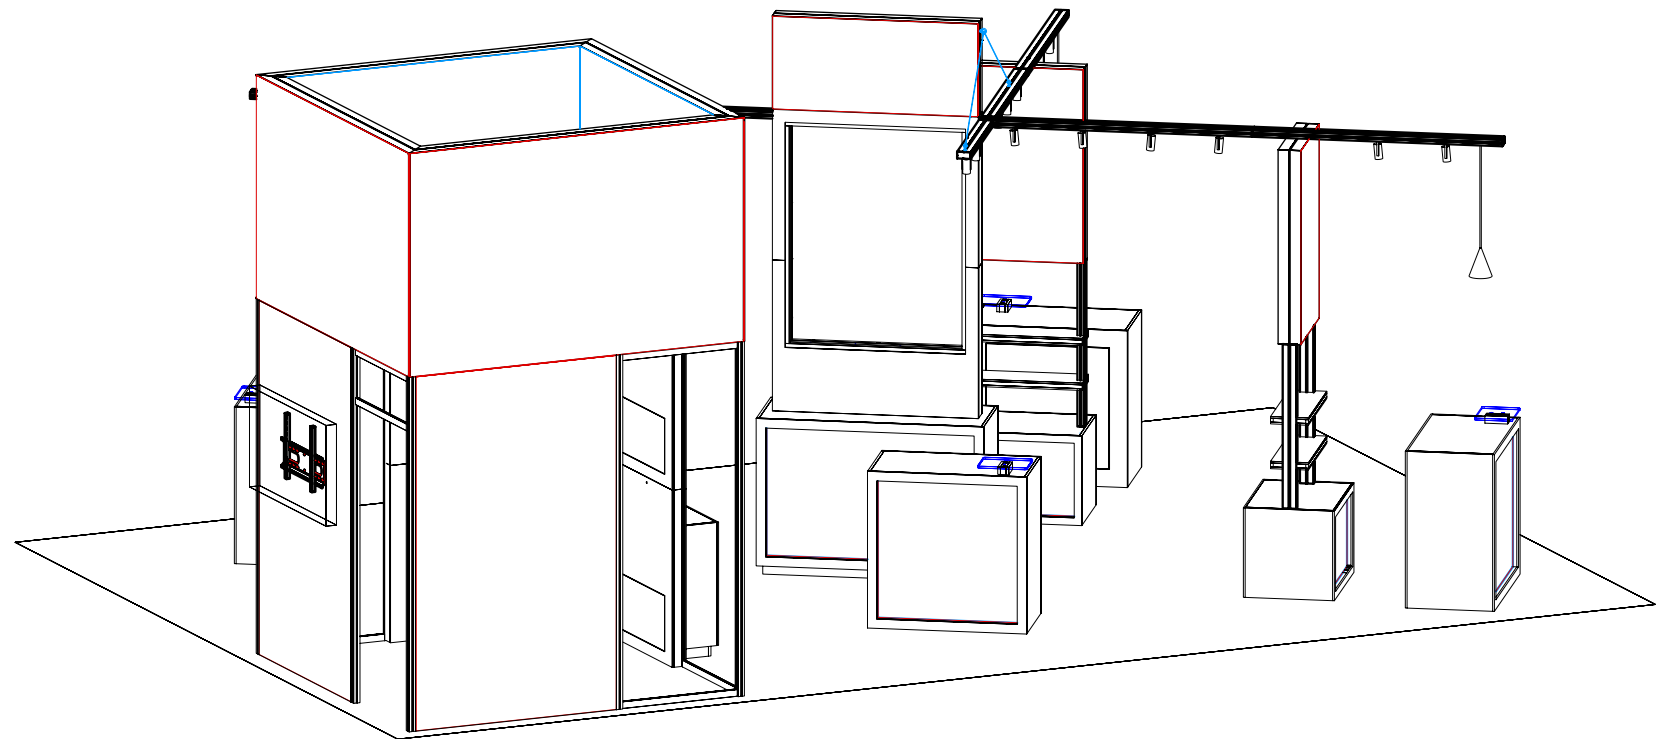

1 Mnt. Rose Herbs 20x30
Scale: 1:40

Conference Room Graphic Dims
Scale 1:20
Add 1.5" Bleed to All Graphics

Kiosk - Qty. 3
Graphic Dims
Scale 1:20
Add 1.5" Bleed to All Graphics

Display Case - Qty. 1
Graphic Dims
Scale 1:20
Add 1.5" Bleed to All Graphics

Counter - Qty. 4

Graphic Dims

Scale 1:10

Add 1.5" Bleed to All Graphics

Backlit SEG Graphic
Qty. 4